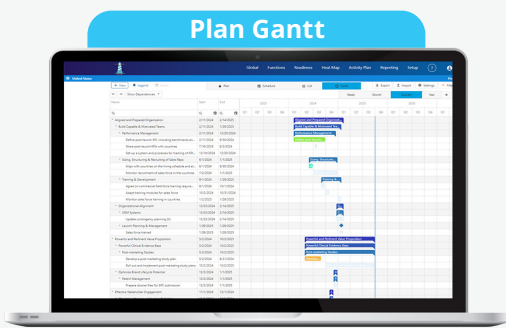

Launch Lighthouse in action

Ready, Set, Launch

Launch Lighthouse enables efficient collaboration across an organization and a comprehensive overview of launch readiness. It provides a platform for a detailed repository of steps across dozens of functions, tracking of inter-dependencies, and summary reporting straight into PowerPoint and Excel.

Embrace launch innovation to empower your team and drive successful launches with Launch Lighthouse!

Ready to lead the way in launch excellence? Contact us at LaunchLighthouse@iqvia.com

CONTACT US
launchlighthouse@iqvia.com